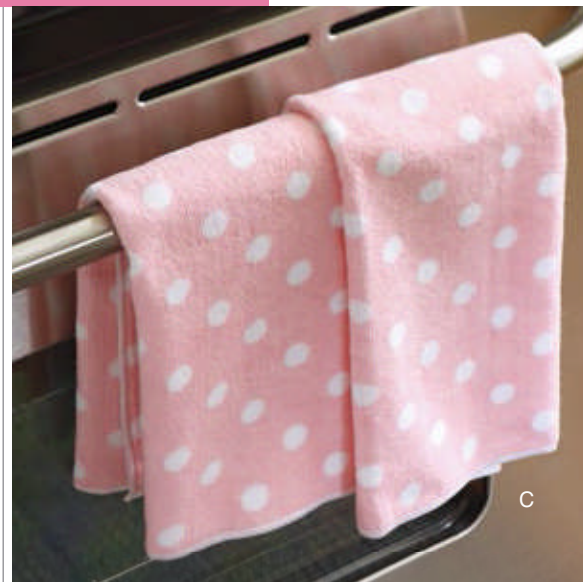

AVAILABLE MAY 1-31 ONLY

Help Whip Cancer®

A. Pink Color Coated Paring Knife
 Perfect for garnishing and smaller cutting tasks. 2 3/4" stainless blade with nonstick coating. Includes storage cover.
#RF56 \$13.50 ⓘ

pink rocks

Add a splash of color to your kitchen and take part in a good cause when you buy these exclusive Help Whip Cancer® products.

B. Pink Mini Scoop & Measure
 Scoop ingredients, measure and add them to recipes with one handy tool. 1/4 cup. Dishwasher-safe.
#RF59 \$5.50 ⓘ

C. Dots Microfiber Towel
 A super-absorbent, nonabrasive surface for drying dishes and wet or dry cleaning. Imported. 20"x 16". Lint-free and machine washable.
#RF57 \$8.50 ⓘ

D. Pink & White Twistit! Clip Combo Pack
 Seal bags tightly. Set of 10. Freezer-, microwave- and dishwasher-safe.
#RF58 \$6.00 ⓘ